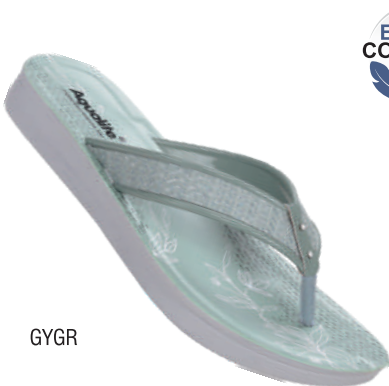

BKCH

PL-591

Size : 4-9
*MRP: 369.00

GYBL

BKBK

NEW PRODUCT

BGCH

PL-645

Size : 4-9
*MRP: 274.00

BGGBL

BGPC

NEW PRODUCT

GYPC

PL-696

Size : 4-9
*MRP: 259.00

GYBL

NEW PRODUCT

GYGR

PL-702

Size : 4-9
*MRP: 309.00

GYBL

GYPC

NEW PRODUCT

BGCH